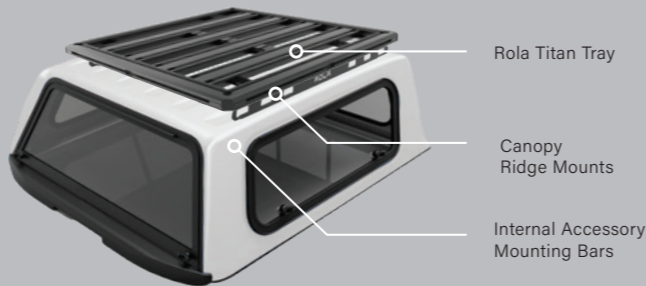

KGM MUSSO

PREMIUM VEHICLE ACCESSORIES

DRIVE TO THE FULLEST

**FULLY
EQUIPPED**

The Crown Canopies DNA combines precision measured glass fibres and resin to create an inherently strong fibreglass canopy. Engineered for durability, it features a fully integrated base rail for secure vehicle mounting, ensuring your canopy and load stay safe. Certified and tested with a 100kg load capacity, this canopy offers peace of mind and reliability.

Integrated into the vehicle's electrical system, the Crown Canopy rear door locks and unlocks with the factory vehicle remote for simple click-and-lock security. Using slam-latch technology, the rear canopy door can be closed without manual latching.

ESSENTIAL ACCESSORIES

Customise your Crown Canopy with air vents, security mesh, and an interior light for added convenience and protection. Designed without internal framing, it maximises space and load capacity. Enhance both functionality and efficiency with these essential accessories.

The Rola Titan Tray is built for strength and versatility, combining lightweight yet durable materials with smart engineering. Designed for demanding conditions, it features internal mounting bars for secure load attachment and customisation. Certified and tested for heavy loads, the Titan Tray delivers reliability and peace of mind, whether you're tackling tough terrain or daily transport needs.