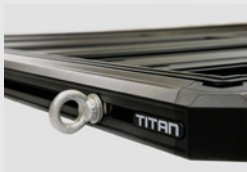

ROLA® TITAN TRAY

JUST ADD ADVENTURE

The Rola Titan Tray is built for strength and versatility, combining lightweight yet durable materials with smart engineering. Designed for demanding conditions, it features internal mounting bars for secure load attachment and customisation. Certified and tested for heavy loads, the Titan Tray delivers reliability and peace of mind, whether you're tackling tough terrain or daily transport needs.

- Carry More, Confidently up to 400kg rated strength – suitable for long-haul adventure and trade gear
- Customise Easily T-channels on planks and perimeter offer fast, flexible fixing points for a large range of Rola accessories as well as 'S' and 'J' hooks
- Lightweight yet strong platform that won't add excess weight to your roof.